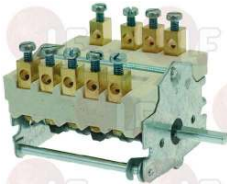

HMI 310272

HMI 310274

3020041 PILOT JET \varnothing 0.41 mm

HMI 310273

Rotary switches

3057306 SELECTOR SWITCH 4 POSITIONS
 contact capacity 32A 250V - max 150°C
 D shaft \varnothing 6x4.6 mm
 for Oven under cooktop electric (THIRODE)
 Series 1000 - Series 700 - Series 900

3057270 SELECTOR SWITCH 5 POSITIONS
 contact capacity 16A 250V - max 150°C
 D shaft \varnothing 6x4.6 mm

HMI 300051

HMI 300178

Solenoid valves

3120405 SOLENOID VALVE 230V \varnothing 10.5 mm
 solenoid valve 180° - 230V 50/60Hz - max 90°C
 inlet 3/4" - outlet \varnothing 10.5 mm