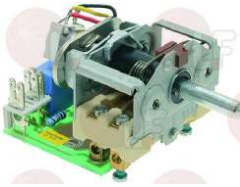

Suitable universal spare parts may not be included

Suitable for:

HMI

Suitable for:

Burners, flame spreaders and accessories

3025666 FLAME SPREADER \varnothing 85 mm
for Pot stove gas (THIRODE) - Series 700
Series 900

HMI 141951

HMI 980462724

Energy regulators

3350076 ELECTRONIC ENERGY REGULATOR
with electronic board
D-shaft \varnothing 6x4.6 mm
for Bratt pan gas (THIRODE) B9PSA50G

HMI 170738

Heating elements

3755611 QUARTZ PIPE \varnothing 10.5x460 mm
for Salamander electric (ROLLER GRILL) SEM60

HMI 404007

3755620 WIRE HEATING ELEMENT 720W 115V
for SALAMANDER SEM60
overall length 385 mm
for SALAMANDER SEM60TQ
for Salamander electric (ROLLER GRILL) SEM60
SEM60TQ

HMI 401032R

3755611 QUARTZ PIPE \varnothing 10.5x460 mm
for Salamander electric (ROLLER GRILL) SEM60

3057270 SELECTOR SWITCH 5 POSITIONS
 contact capacity 16A 250V - max 150°C
 D shaft \varnothing 6x4.6 mm

HMI 300051

HMI 300178

Solenoid valves

3120405 SOLENOID VALVE 230V \varnothing 10.5 mm
 solenoid valve 180° - 230V 50/60Hz - max 90°C
 inlet 3/4" - outlet \varnothing 10.5 mm